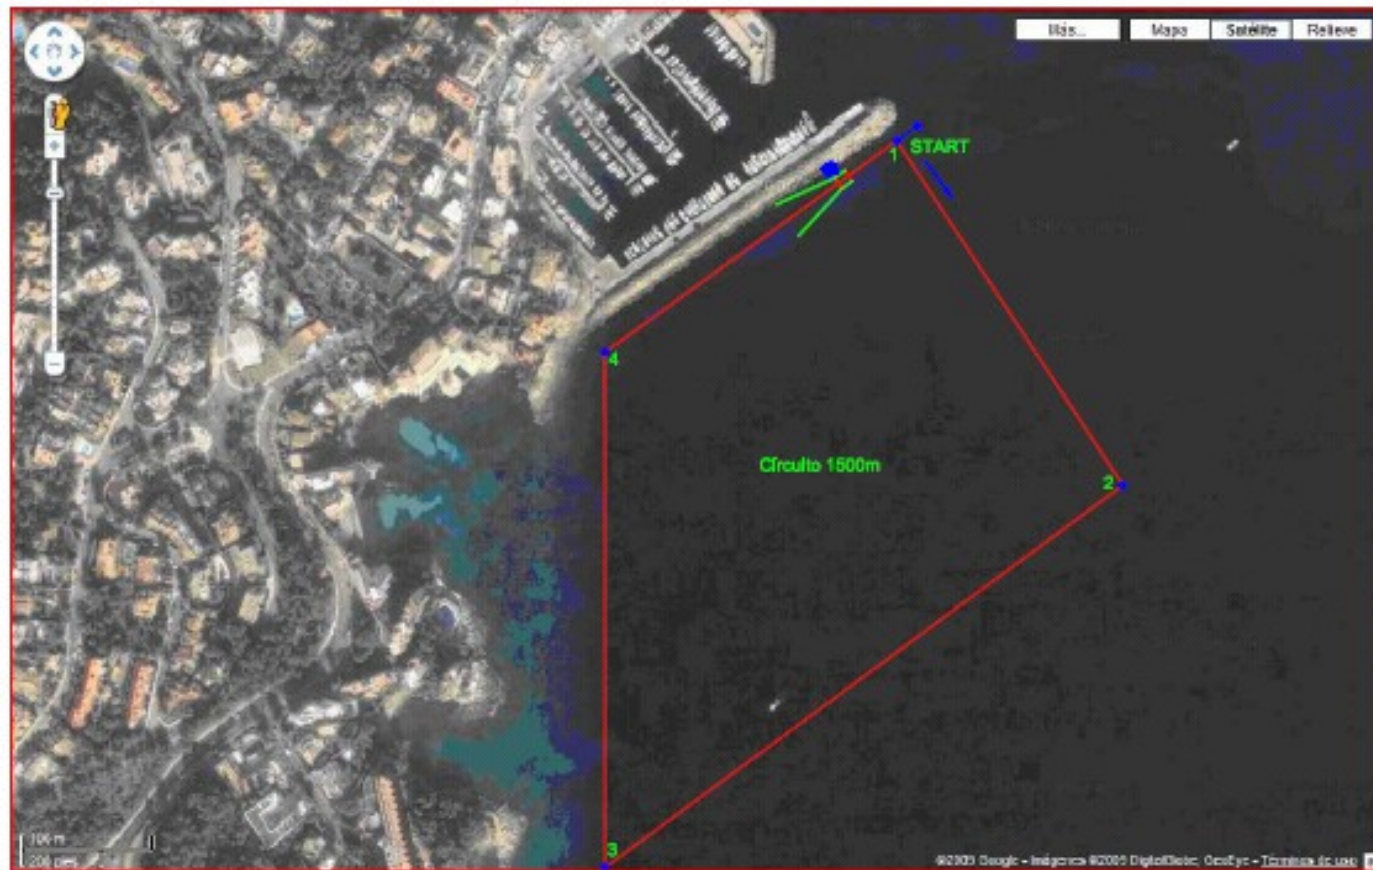

PALMA - MALLORCA

Calanova Sailing School