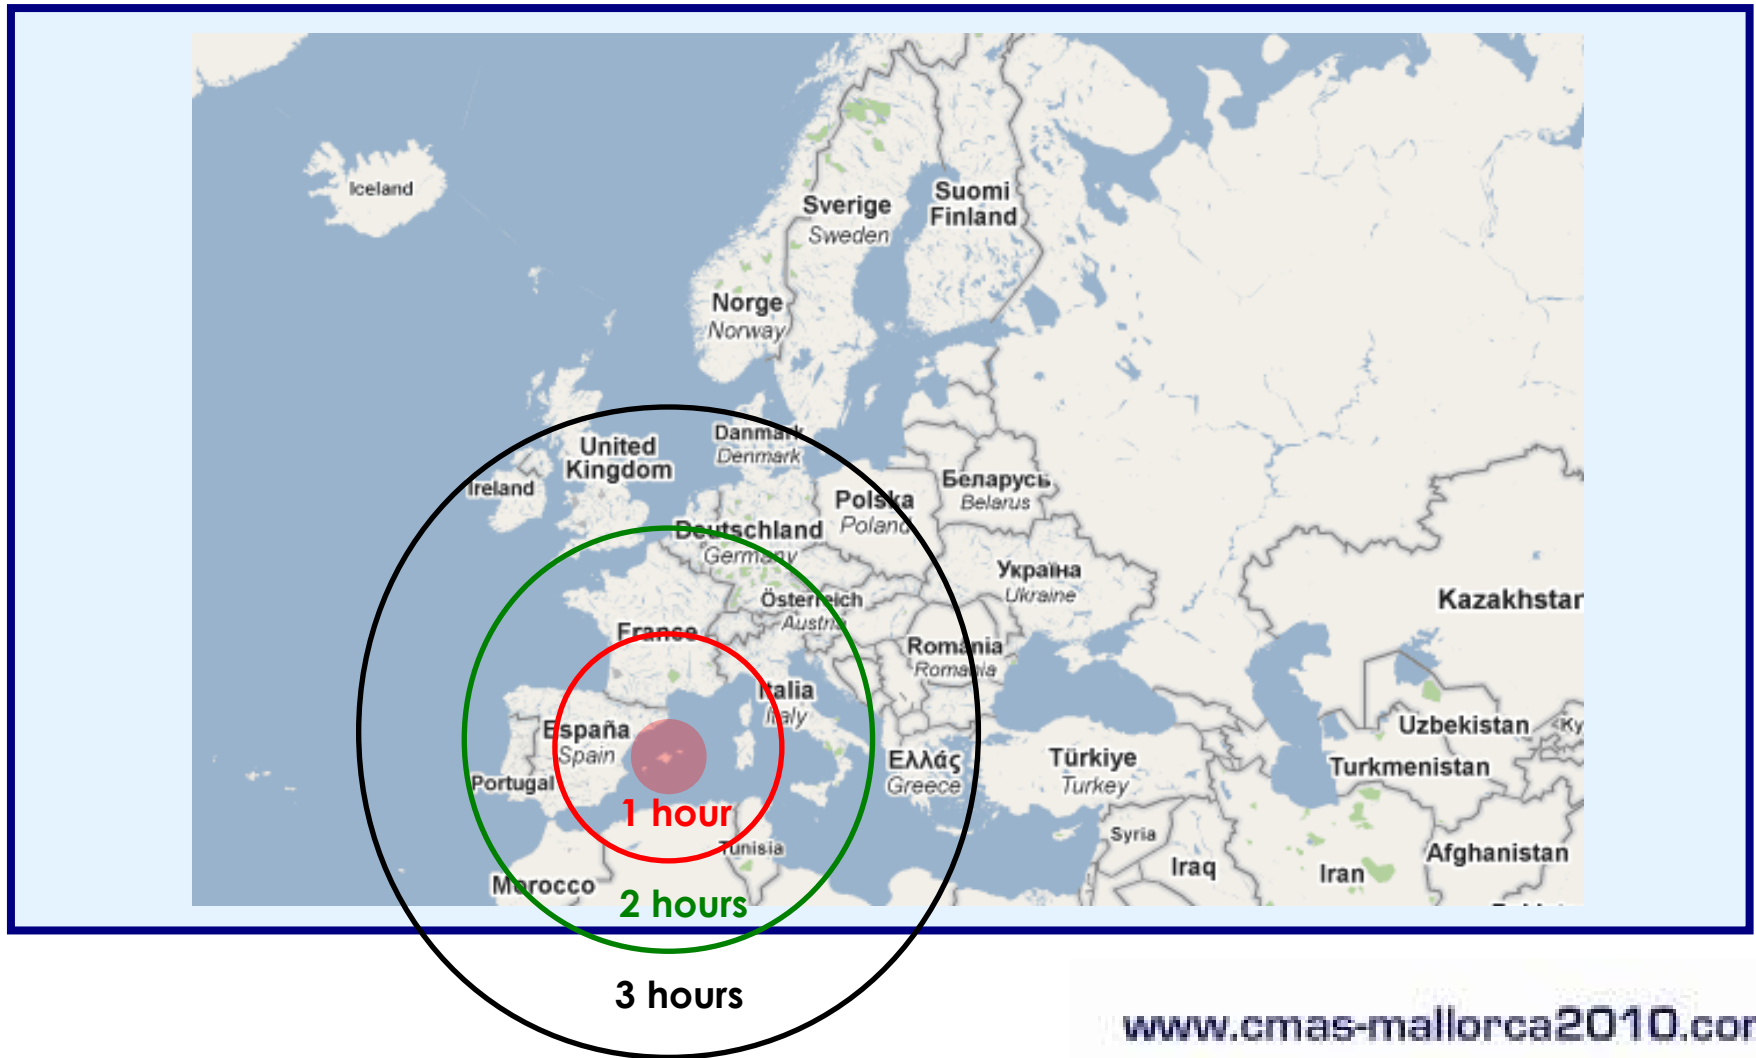

PALMA - MALLORCA

The city