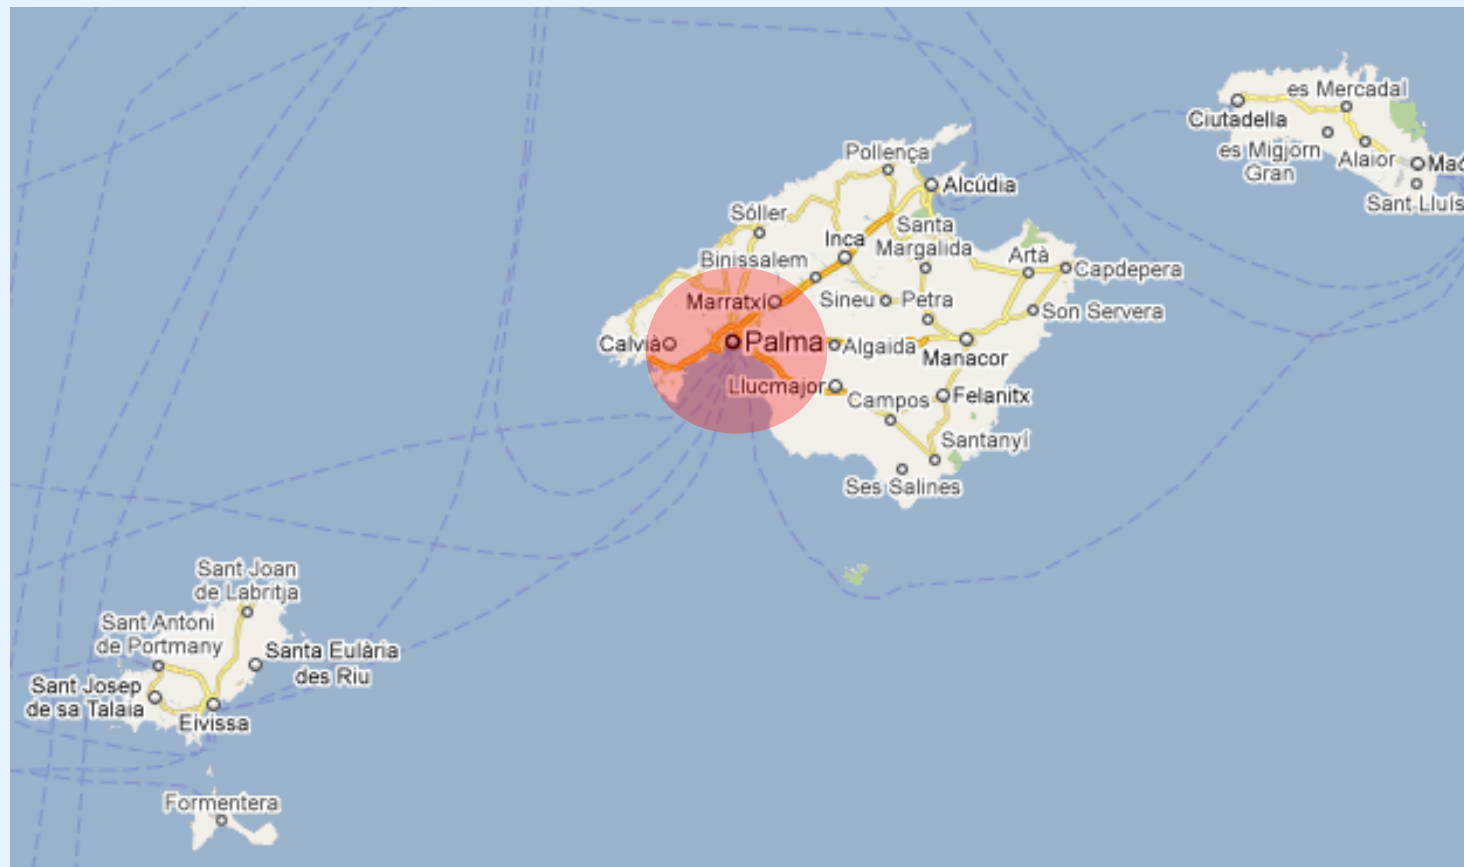

**11th Finswimming junior
World Championship**
5th - 12th July

PALMA - MALLORCA

The city

- Palma is the major city and port on the island of Majorca and capital city of the autonomous community of the Balearic Islands in Spain.
- It is situated on the south coast of the island on the Bay of Palma.
- The population of the entire urban area is 517.285, ranking as the twelfth largest urban area of Spain (dates from 2009).
- Palma's international airport, Son Sant Joan, serves over 22 million passengers each year.

PALMA - MALLORCA

The city

PALMA - MALLORCA

The city

PALMA - MALLORCA

The city

PALMA - MALLORCA

The city

PALMA - MALLORCA

Calanova Sailing School

- 5 minutes from the city centre.
- 15 km. from Son Sant Joan International Airport (Palma).
- Bar – restaurant.
- Parking.
- Showers.
- Taxis station (50 m.).
- 24-hour surveillance.
- Meteorological information.
- 600 m. from event's official hotel.