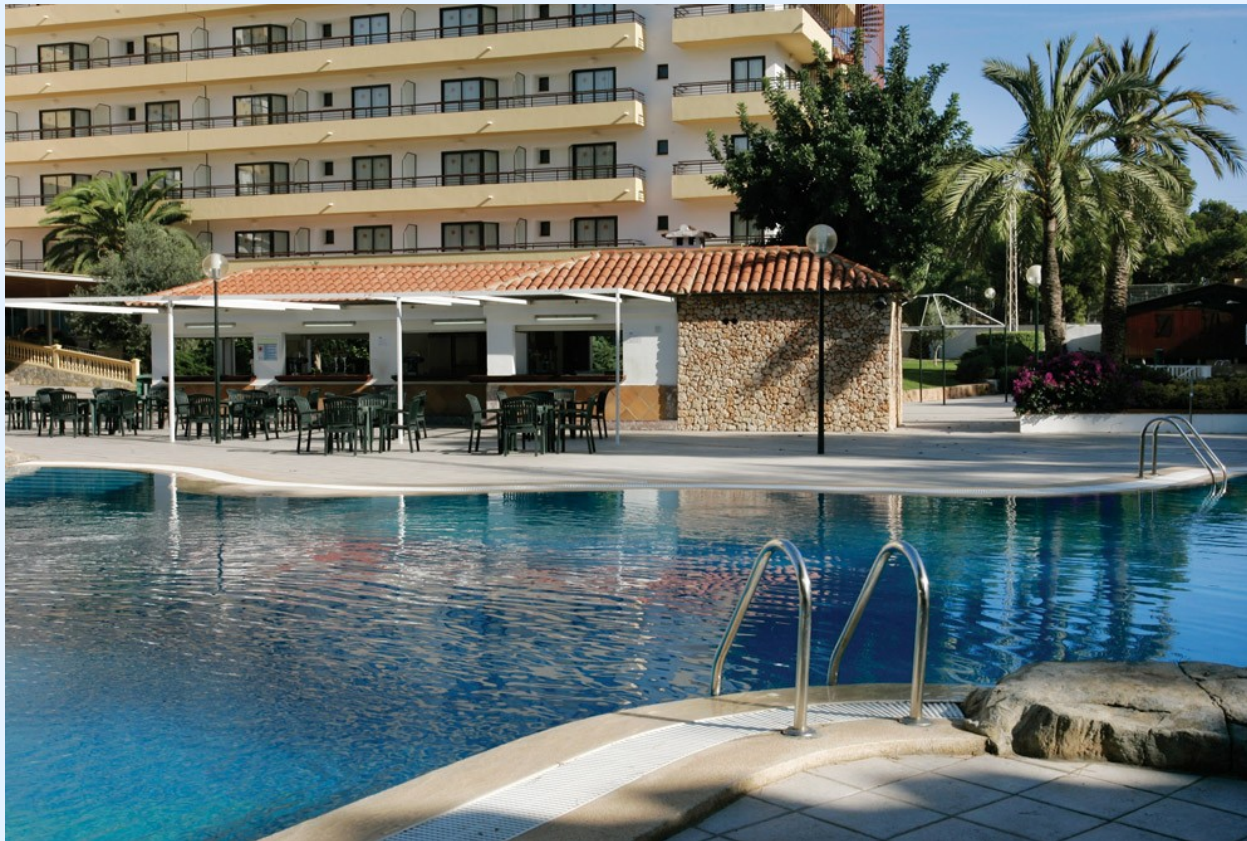

PALMA - MALLORCA

Official Hotel – BQ Belvedere